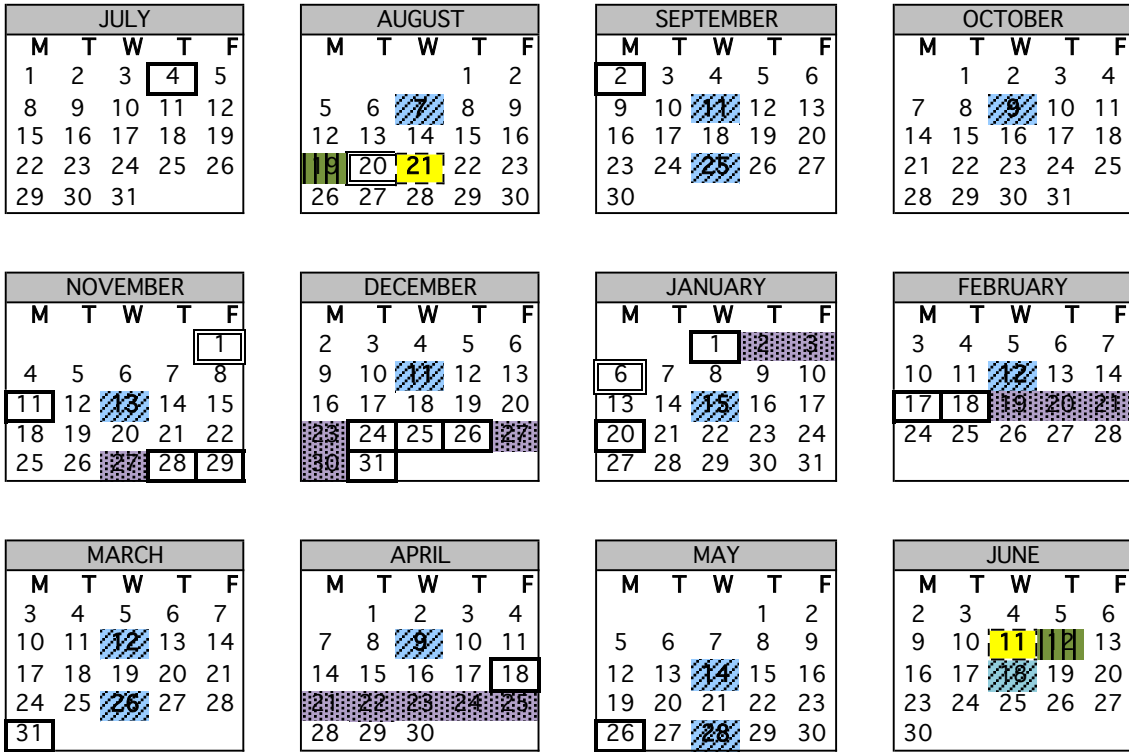

MT. PLEASANT SCHOOL DISTRICT
2013-2014 SCHOOL YEAR

- Holiday
 - First & Last Day of School
 - Teacher Work Days
 - School Board Meetings
 - Non Instructional Days
 - Testing Window
- ***Board Meeting scheduled 8/21/13.

Month	Instructional Days	Teacher Work Days	Staff Development Days	Legal/Local Holidays	Non-Instruct'l Days	10- Month Work Days	11- Month	12- Month
							Work Days	Work Days
July				1				22
August	8	1	1			9	22	22
September	20			1		20	20	20
October	23					23	23	23
November	16		1	3	1	16	18	18
December	15			4	3	15	18	18
January	18		1	2	2	18	21	21
February	15			2	3	15	18	18
March	20			1		20	20	20
April	16			1	5	16	21	21
May	21			1		21	21	21
June	8	1				9	21	21
Totals	180	2	3	16	14	182	223	245

LEGEND:

Local Holidays	
Thanksgiving Friday	November 29, 2013
Christmas Holidays	December 26, 2013
Cesar Chavez	March 31, 2014
Good Friday	April 18, 2014

Legal Holidays	
Independence Day	July 4, 2013
Labor Day	September 2, 2013
Veterans' Day	November 11, 2013
Thanksgiving Day	November 28, 2013
Christmas Eve	December 24, 2013
Christmas Day	December 25, 2013
New Year's Eve	December 31, 2013
New Year's Day	January 1, 2014
Martin L. King, Jr. Day	January 20, 2014
Washington's Birthday	February 17, 2014
Lincoln's Birthday (observed)	February 18, 2014
Memorial Day	May 26, 2014