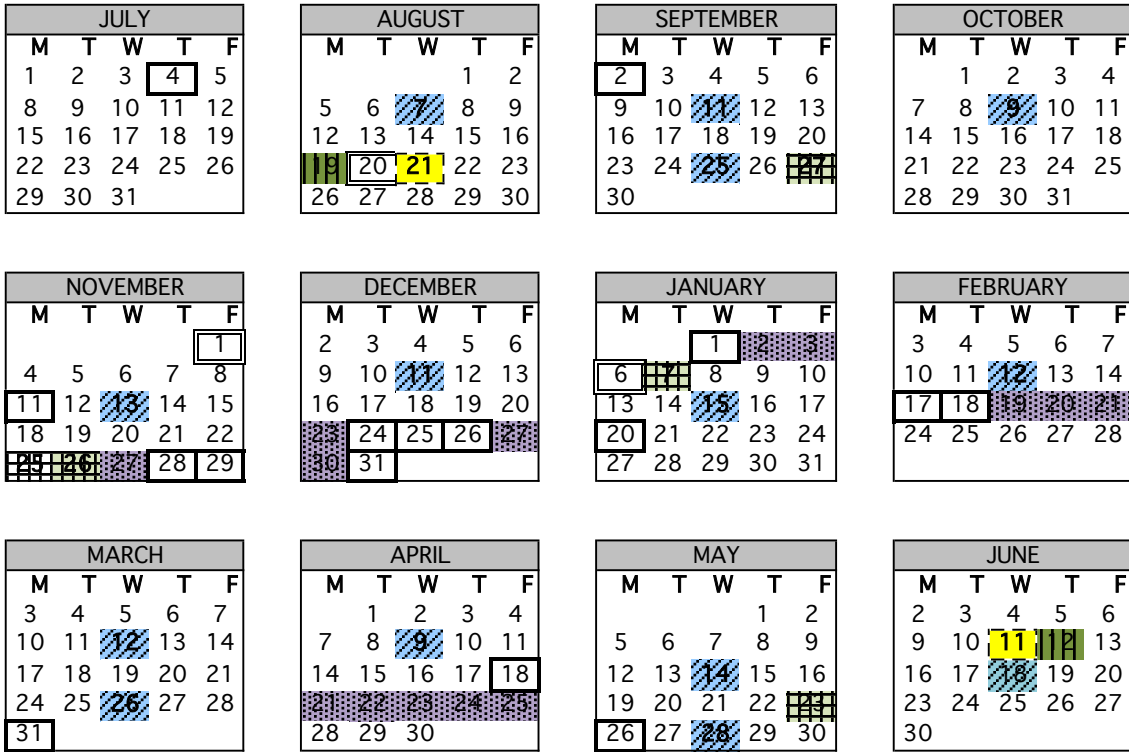

MT. PLEASANT SCHOOL DISTRICT  
2013-2014 SCHOOL YEAR

- Holiday
  - Staff Development Days
  - First & Last Day of School
  - Teacher Work Days
  - Non Instructional Days
  - School Board Meetings
  - Testing Window
  - Collaboration Days
- \*\*\*Board Meeting scheduled 8/21/13.

Month	Instructional Days	Teacher Work Days	Staff Development/ Collaboration Days	Legal/Local Holidays	Non-Instruct'l Days	10- Month Work Days	11- Month	12- Month
							Work Days	Work Days
July				1				22
August	8	1	1			9	22	22
September	19		1	1		20	20	20
October	23					23	23	23
November	14		3	3	1	16	18	18
December	15			4	3	15	18	18
January	17		2	2	2	18	21	21
February	15			2	3	15	18	18
March	20			1		20	20	20
April	16			1	5	16	21	21
May	20		1	1		21	21	21
June	8	1				9	21	21
<b>Totals</b>	<b>175</b>	<b>2</b>	<b>8</b>	<b>16</b>	<b>14</b>	<b>182</b>	<b>223</b>	<b>245</b>

**LEGEND:**

Local Holidays	
Thanksgiving Friday	November 29, 2013
Christmas Holidays	December 26, 2013
Cesar Chavez	March 31, 2014
Good Friday	April 18, 2014

Legal Holidays	
Independence Day	July 4, 2013
Labor Day	September 2, 2013
Veterans' Day	November 11, 2013
Thanksgiving Day	November 28, 2013
Christmas Eve	December 24, 2013
Christmas Day	December 25, 2013
New Year's Eve	December 31, 2013
New Year's Day	January 1, 2014
Martin L. King, Jr. Day	January 20, 2014
Washington's Birthday	February 17, 2014
Lincoln's Birthday (observed)	February 18, 2014
Memorial Day	May 26, 2014